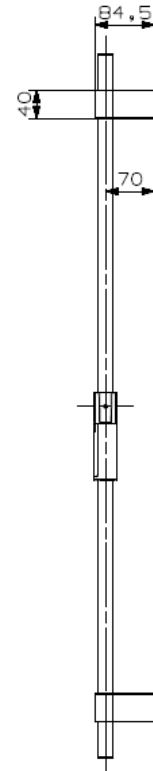

Proudly imported and distributed by
Gro Agencies Pty Ltd
Unit 2 / 37 Howe St, Osborne Park, WA, 6017
P 08 9446 3288 E info@groagencies.com.au W www.groagencies.com.au