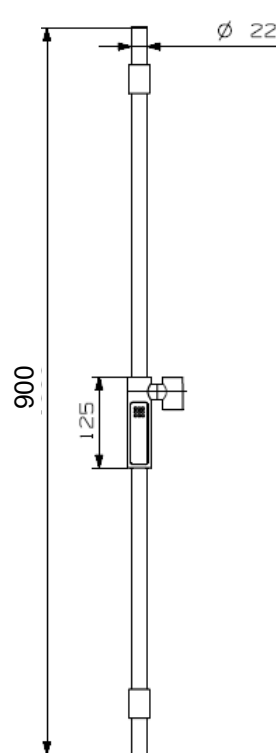

Proudly imported and distributed by
Gro Agencies Pty Ltd
Unit 2 / 37 Howe St, Osborne Park, WA, 6017
P 08 9446 3288 E info@groagencies.com.au W www.groagencies.com.au