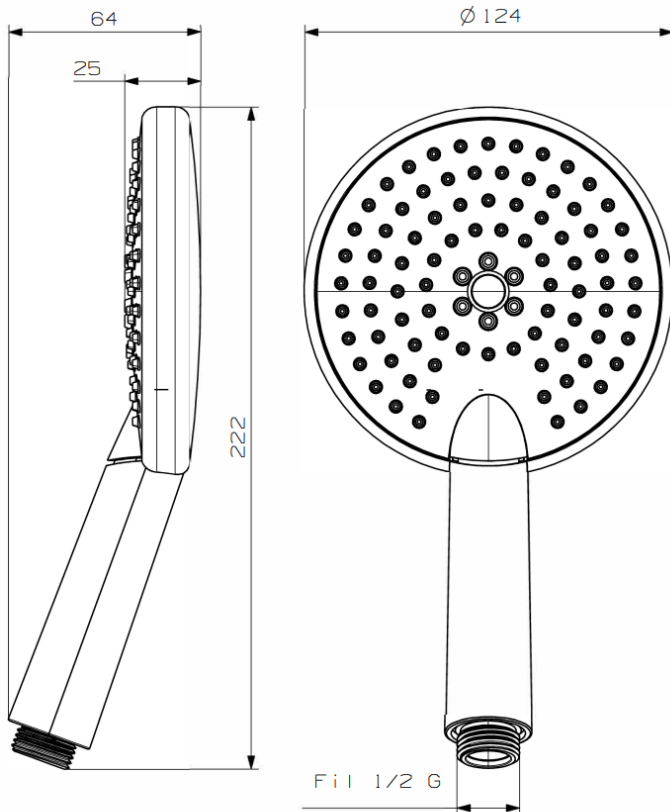

Proudly imported and distributed by
Gro Agencies Pty Ltd
Unit 2 / 37 Howe St, Osborne Park, WA, 6017
P 08 9446 3288 E info@groagencies.com.au W www.groagencies.com.au